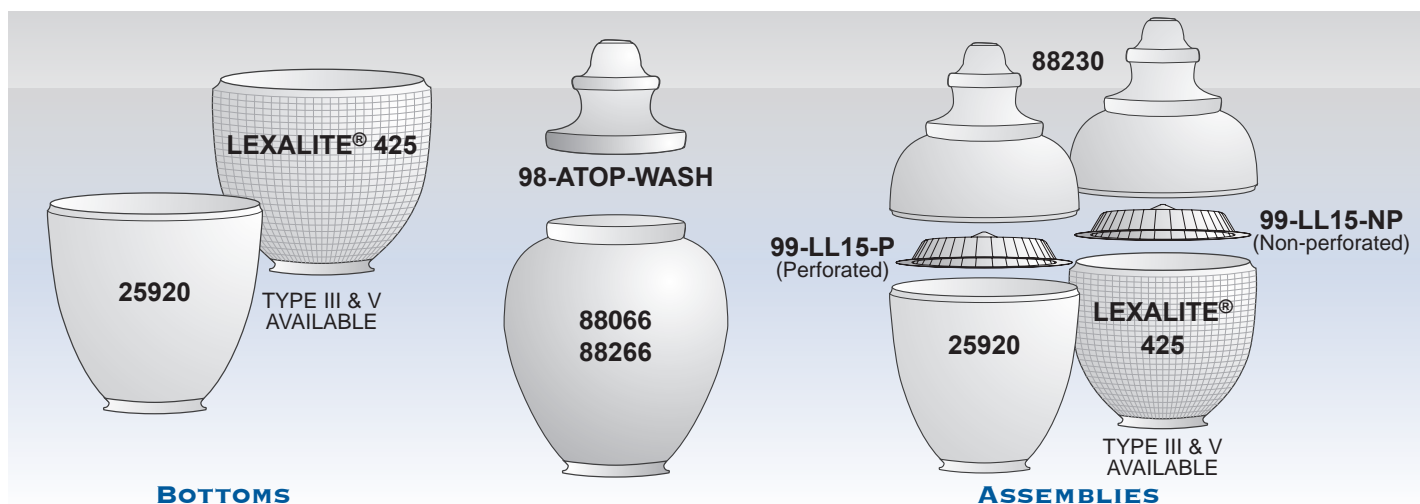

POST TOPS & ASSEMBLIES

Versatile Bottoms, Classic Tops & Full Assemblies

Dynamic solutions for customizing post tops

- Traditional shape bottoms for use on nostalgic projects
- Majestic tops for customization
- Perfect for roadways, parks, "Old Town"
- 98-ATOP-WASH fits 88060, 88260, 88062, 88262, 88066 & 88266 Streetlamps when top is trimmed
- Full assemblies for easy specification and installation
- Type III and IV available
- New and replacement use

TOPS

ACRYLIC STREETLAMP TOP

HEIGHT	INSIDE DIA	COLOR	ITEM NO.
13.22"	15.44"	Clear	88230-CL

ALUMINUM STREETLAMP TOP

HEIGHT	INSIDE DIA	COLOR	ITEM NO.
9.00"	11.44"	Aluminum	98-ATOP-WASH

ASSEMBLIES

88230 TOP W/25920 SMOOTH BOTTOM

HEIGHT	WIDTH	INSIDE DIA	NECK O.D.	COLOR	ITEM NO.
27.00"	15.12"	7.12"	8.00"	Clear	88230A25920-CL-8F
27.00"	15.12"	7.12"	8.00"	Sand Blasted	88230A25920-SB-8F
26.62"	15.12"	7.75"	9.12"	Clear	88230A25920-CL-9F
26.62"	15.12"	7.75"	9.12"	Sand Blasted	88230A25920-SB-9F

88230 TOP W/LEXALITE® 425 PRISM BOTTOM

HEIGHT	WIDTH	INSIDE DIA	NECK O.D.	COLOR	TYPE	ITEM NO.
27.46"	15.75"	7.27"	8.14"	Clear	III	88230ALEX3-8F
27.46"	15.75"	7.27"	8.14"	Clear	V	88230ALEX5-8F
27.12"	15.75"	7.75"	9.13"	Clear	III	88230ALEX3-9F
27.12"	15.75"	7.75"	9.13"	Clear	V	88230ALEX5-9F