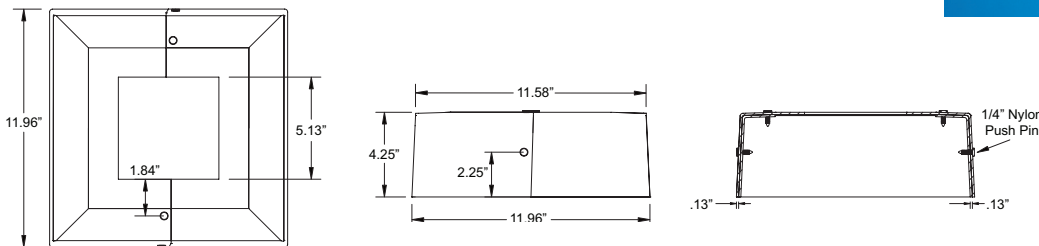

4" Post Base Cover

DESCRIPTION

Crown Plastics post base covers fit standard 4" square posts.

MATERIALS

- **Polycarbonate** - UV stabilized with high impact resistance down to -40°C. Polycarbonate post base covers are available in black, white or bronze. Call for custom colors.

ITEM NO.	COLOR
84211-BK	Black
84211-WH	White
84211-BZ	Bronze

5" Post Base Cover

DESCRIPTION

Crown Plastics post base covers fit standard 5" square posts.

MATERIALS

- **Polycarbonate** - UV stabilized with high impact resistance down to -40°C. Polycarbonate post base covers are available in black, white or bronze. Call for custom colors.

ITEM NO.	COLOR
84212-BK	Black
84212-WH	White
84212-BZ	Bronze

6" Post Base Cover

DESCRIPTION

Crown Plastics post base covers fit standard 6" square posts.

MATERIALS

- **Polycarbonate** - UV stabilized with high impact resistance down to -40°C. Polycarbonate post base covers are available in black, white or bronze. Call for custom colors.