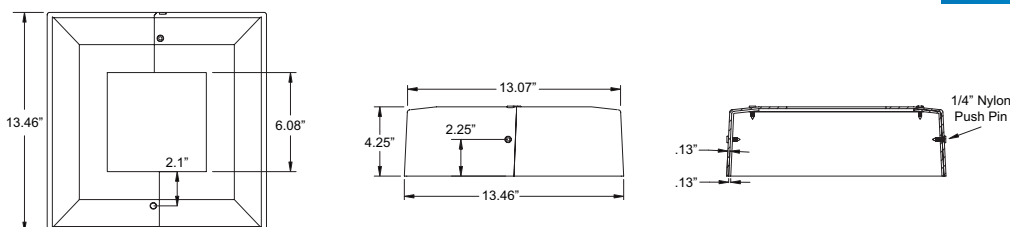

ITEM NO.	COLOR
84212-BK	Black
84212-WH	White
84212-BZ	Bronze

6" Post Base Cover

DESCRIPTION

Crown Plastics post base covers fit standard 6" square posts.

MATERIALS

- **Polycarbonate** - UV stabilized with high impact resistance down to -40°C. Polycarbonate post base covers are available in black, white or bronze. Call for custom colors.

ITEM NO.	COLOR
84213-BK	Black
84213-WH	White
84213-BZ	Bronze

Dimensions are nominal