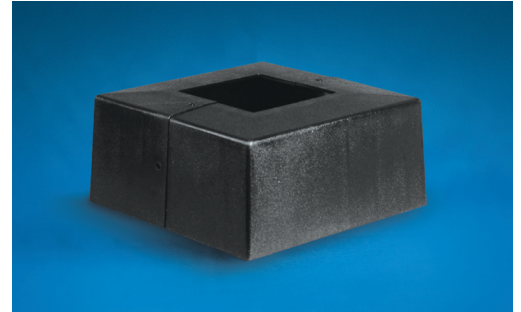

4" Post Base Cover

DESCRIPTION

Crown Plastics post base covers fit standard 4" square posts.

MATERIALS

- **Polycarbonate** - UV stabilized with high impact resistance down to -40°C. Polycarbonate post base covers are available in black, white or bronze. Call for custom colors.

ITEM NO.	COLOR
84211-BK	Black
84211-WH	White
84211-BZ	Bronze

5" Post Base Cover

DESCRIPTION

Crown Plastics post base covers fit standard 5" square posts.

MATERIALS

- **Polycarbonate** - UV stabilized with high impact resistance down to -40°C. Polycarbonate post base covers are available in black, white or bronze. Call for custom colors.

ITEM NO.	COLOR
84212-BK	Black
84212-WH	White
84212-BZ	Bronze

6" Post Base Cover

DESCRIPTION

Crown Plastics post base covers fit standard 6" square posts.

MATERIALS

- **Polycarbonate** - UV stabilized with high impact resistance down to -40°C. Polycarbonate post base covers are available in black, white or bronze. Call for custom colors.