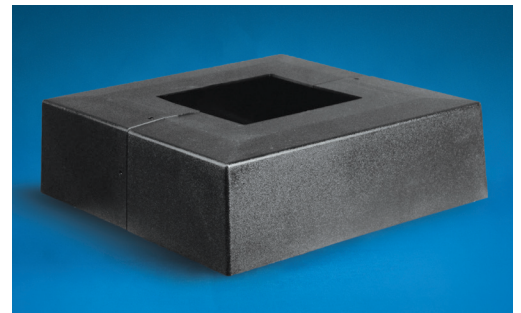

4" Post Base Cover

DESCRIPTION

Crown Plastics post base covers fit standard 4" square posts.

MATERIALS

- **Polycarbonate** - UV stabilized with high impact resistance down to -40°C. Polycarbonate post base covers are available in black, white or bronze. Call for custom colors.

ITEM NO.	COLOR
84211-BK	Black
84211-WH	White
84211-BZ	Bronze

5" Post Base Cover

DESCRIPTION

Crown Plastics post base covers fit standard 5" square posts.

MATERIALS

- **Polycarbonate** - UV stabilized with high impact resistance down to -40°C. Polycarbonate post base covers are available in black, white or bronze. Call for custom colors.

ITEM NO.	COLOR
84212-BK	Black
84212-WH	White
84212-BZ	Bronze

6" Post Base Cover

DESCRIPTION

Crown Plastics post base covers fit standard 6" square posts.

MATERIALS

- **Polycarbonate** - UV stabilized with high impact resistance down to -40°C. Polycarbonate post base covers are available in black, white or bronze. Call for custom colors.

ITEM NO.	COLOR
84213-BK	Black
84213-WH	White
84213-BZ	Bronze

Dimensions are nominal