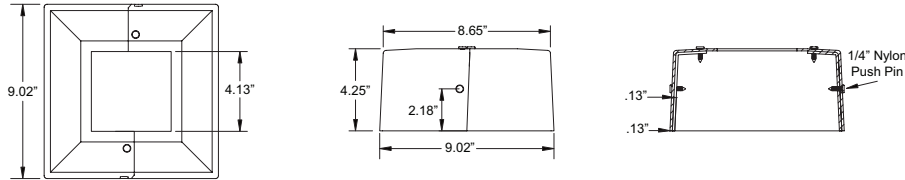

4" Post Base Cover

DESCRIPTION

Crown Plastics post base covers fit standard 4" square posts.

MATERIALS

- **Polycarbonate** - UV stabilized with high impact resistance down to -40°C. Polycarbonate post base covers are available in black, white or bronze. Call for custom colors.

ITEM NO.	COLOR
84211-BK	Black
84211-WH	White
84211-BZ	Bronze

5" Post Base Cover

DESCRIPTION

Crown Plastics post base covers fit standard 5" square posts.

MATERIALS

- **Polycarbonate** - UV stabilized with high impact resistance down to -40°C. Polycarbonate post base covers are available in black, white or bronze. Call for custom colors.

ITEM NO.	COLOR
84212-BK	Black
84212-WH	White
84212-BZ	Bronze

6" Post Base Cover

DESCRIPTION

Crown Plastics post base covers fit standard 6" square posts.

MATERIALS

- **Polycarbonate** - UV stabilized with high impact resistance down to -40°C. Polycarbonate post base covers are available in black, white or bronze. Call for custom colors.